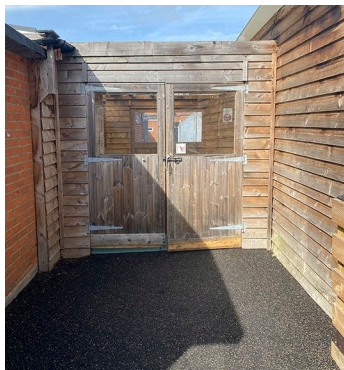

FOREST SCHOOL, RG41 5NE

You are welcome to park on site at the school, please be considerate of others and park in marked bays only.

When you have parked, follow the road to the right (the library building will be on your right hand side), turn left and keep walking until you can see the pool in front of you.

Walk through the large gate, turn right and enter the pool hall through the wooden doors.

To access the changing rooms, turn left once inside, walk through the door to your right and into the changing area.