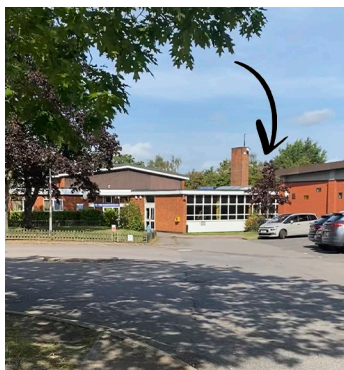

FOREST SCHOOL, RG41 5NE

You are welcome to park on site at the school, please be considerate of others and park in marked bays only.

When you have parked, follow the road to the right (the library building will be on your right hand side), turn left and keep walking until you can see the pool in front of you.

Walk through the large gate, turn right and enter the pool hall through the wooden doors.

To access the changing rooms, turn left once inside, walk through the door to your right and into the changing area.