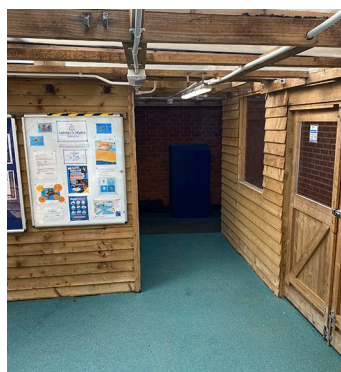

FOREST SCHOOL, RG41 5NE

You are welcome to park on site at the school, please be considerate of others and park in marked bays only.

When you have parked, follow the road to the right (the library building will be on your right hand side), turn left and keep walking until you can see the pool in front of you.

Walk through the large gate, turn right and enter the pool hall through the wooden doors.

To access the changing rooms, turn left once inside, walk through the door to your right and into the changing area.