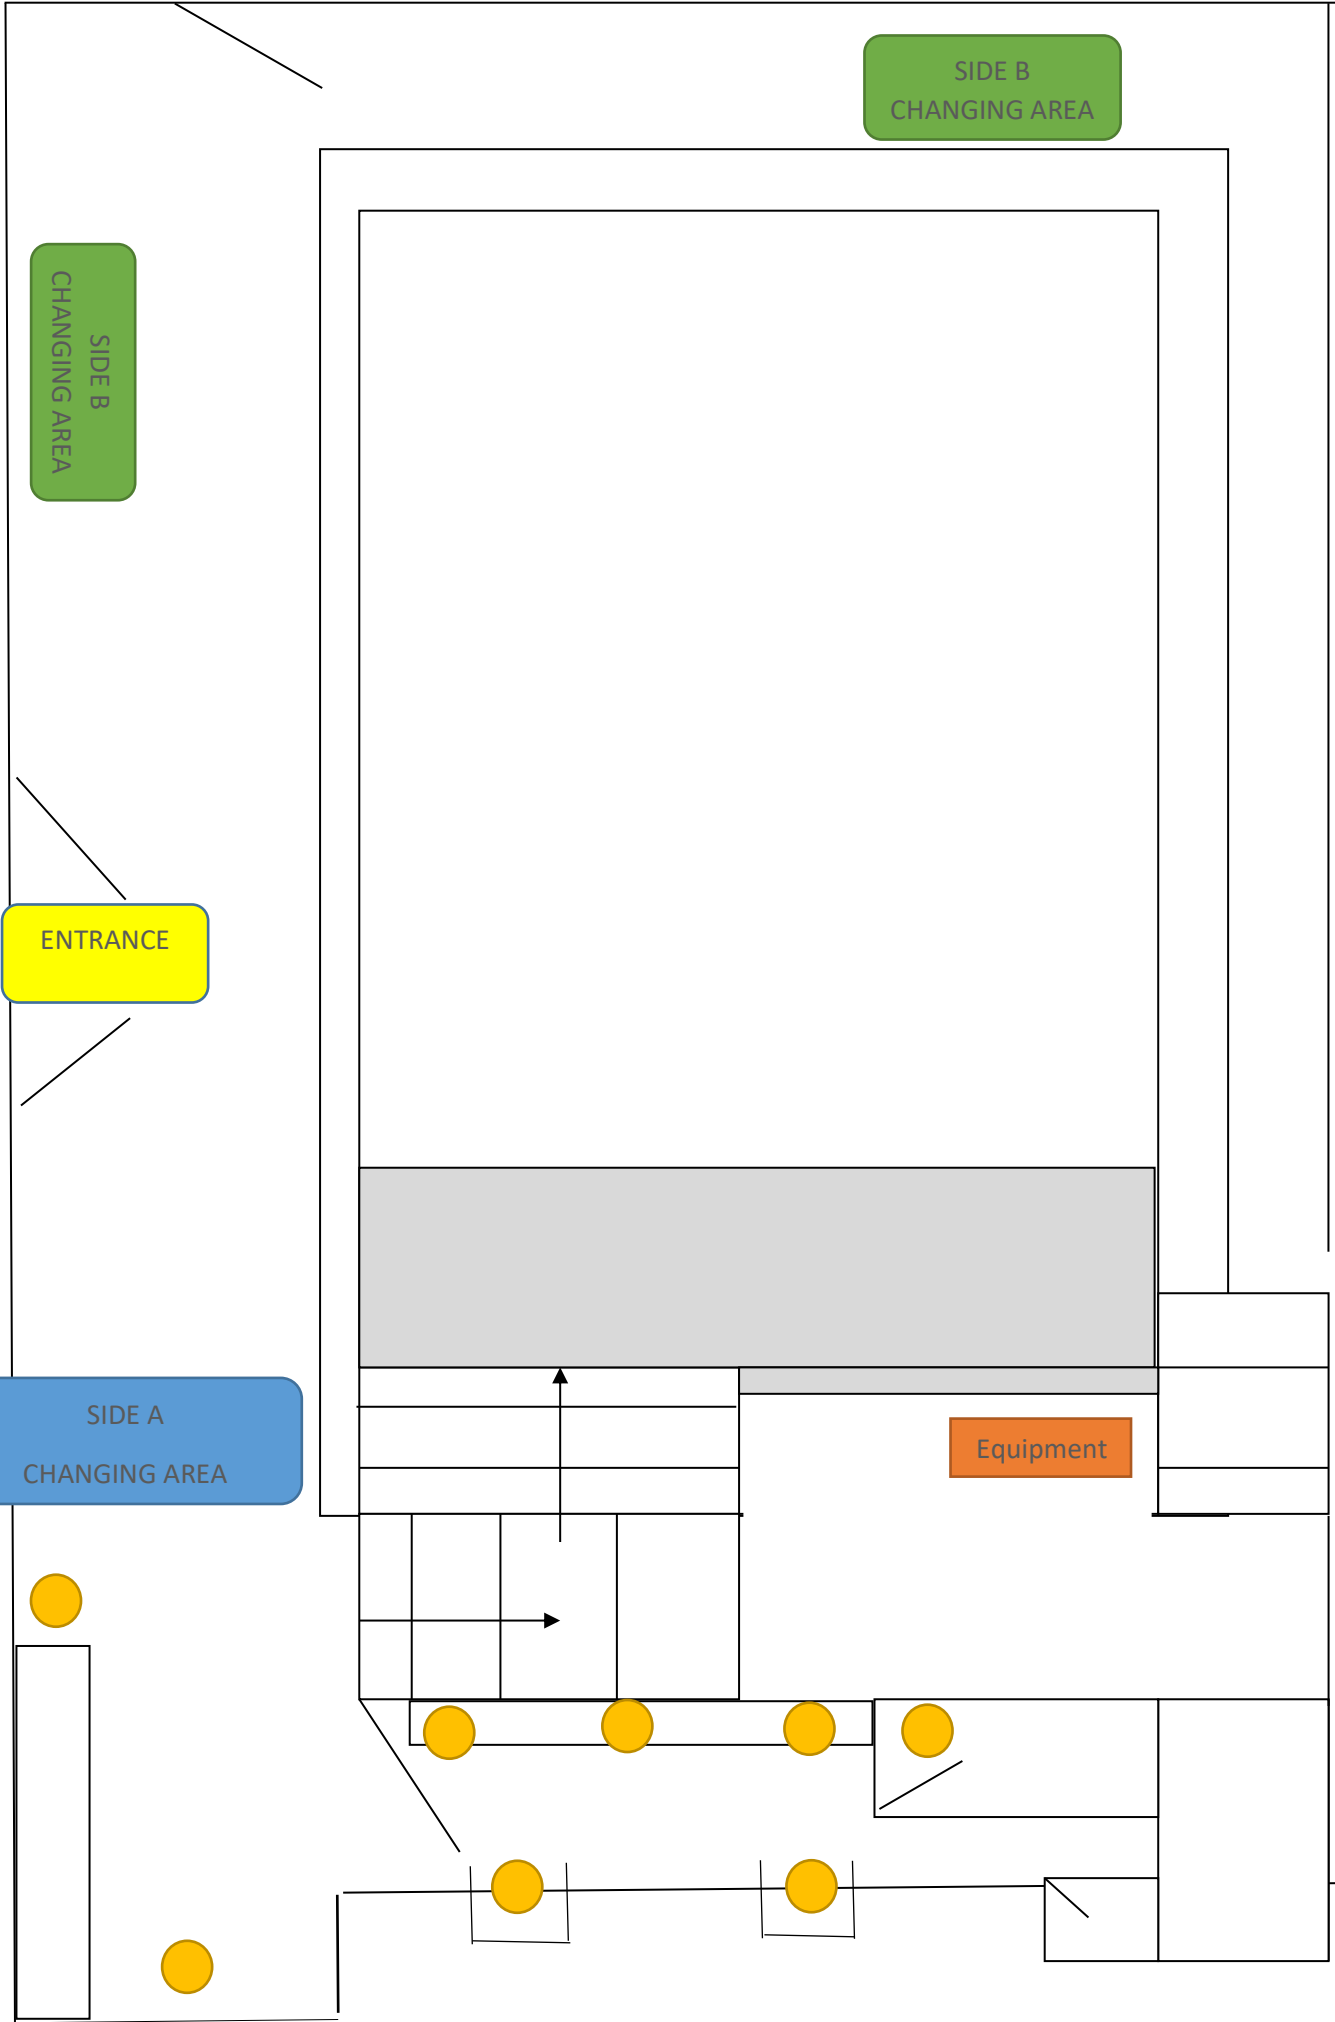

SIDE B
CHANGING AREA

SIDE B
CHANGING AREA

NO CUSTOMER ACCESS

ENTRANCE

SIDE A
CHANGING AREA

Equipment