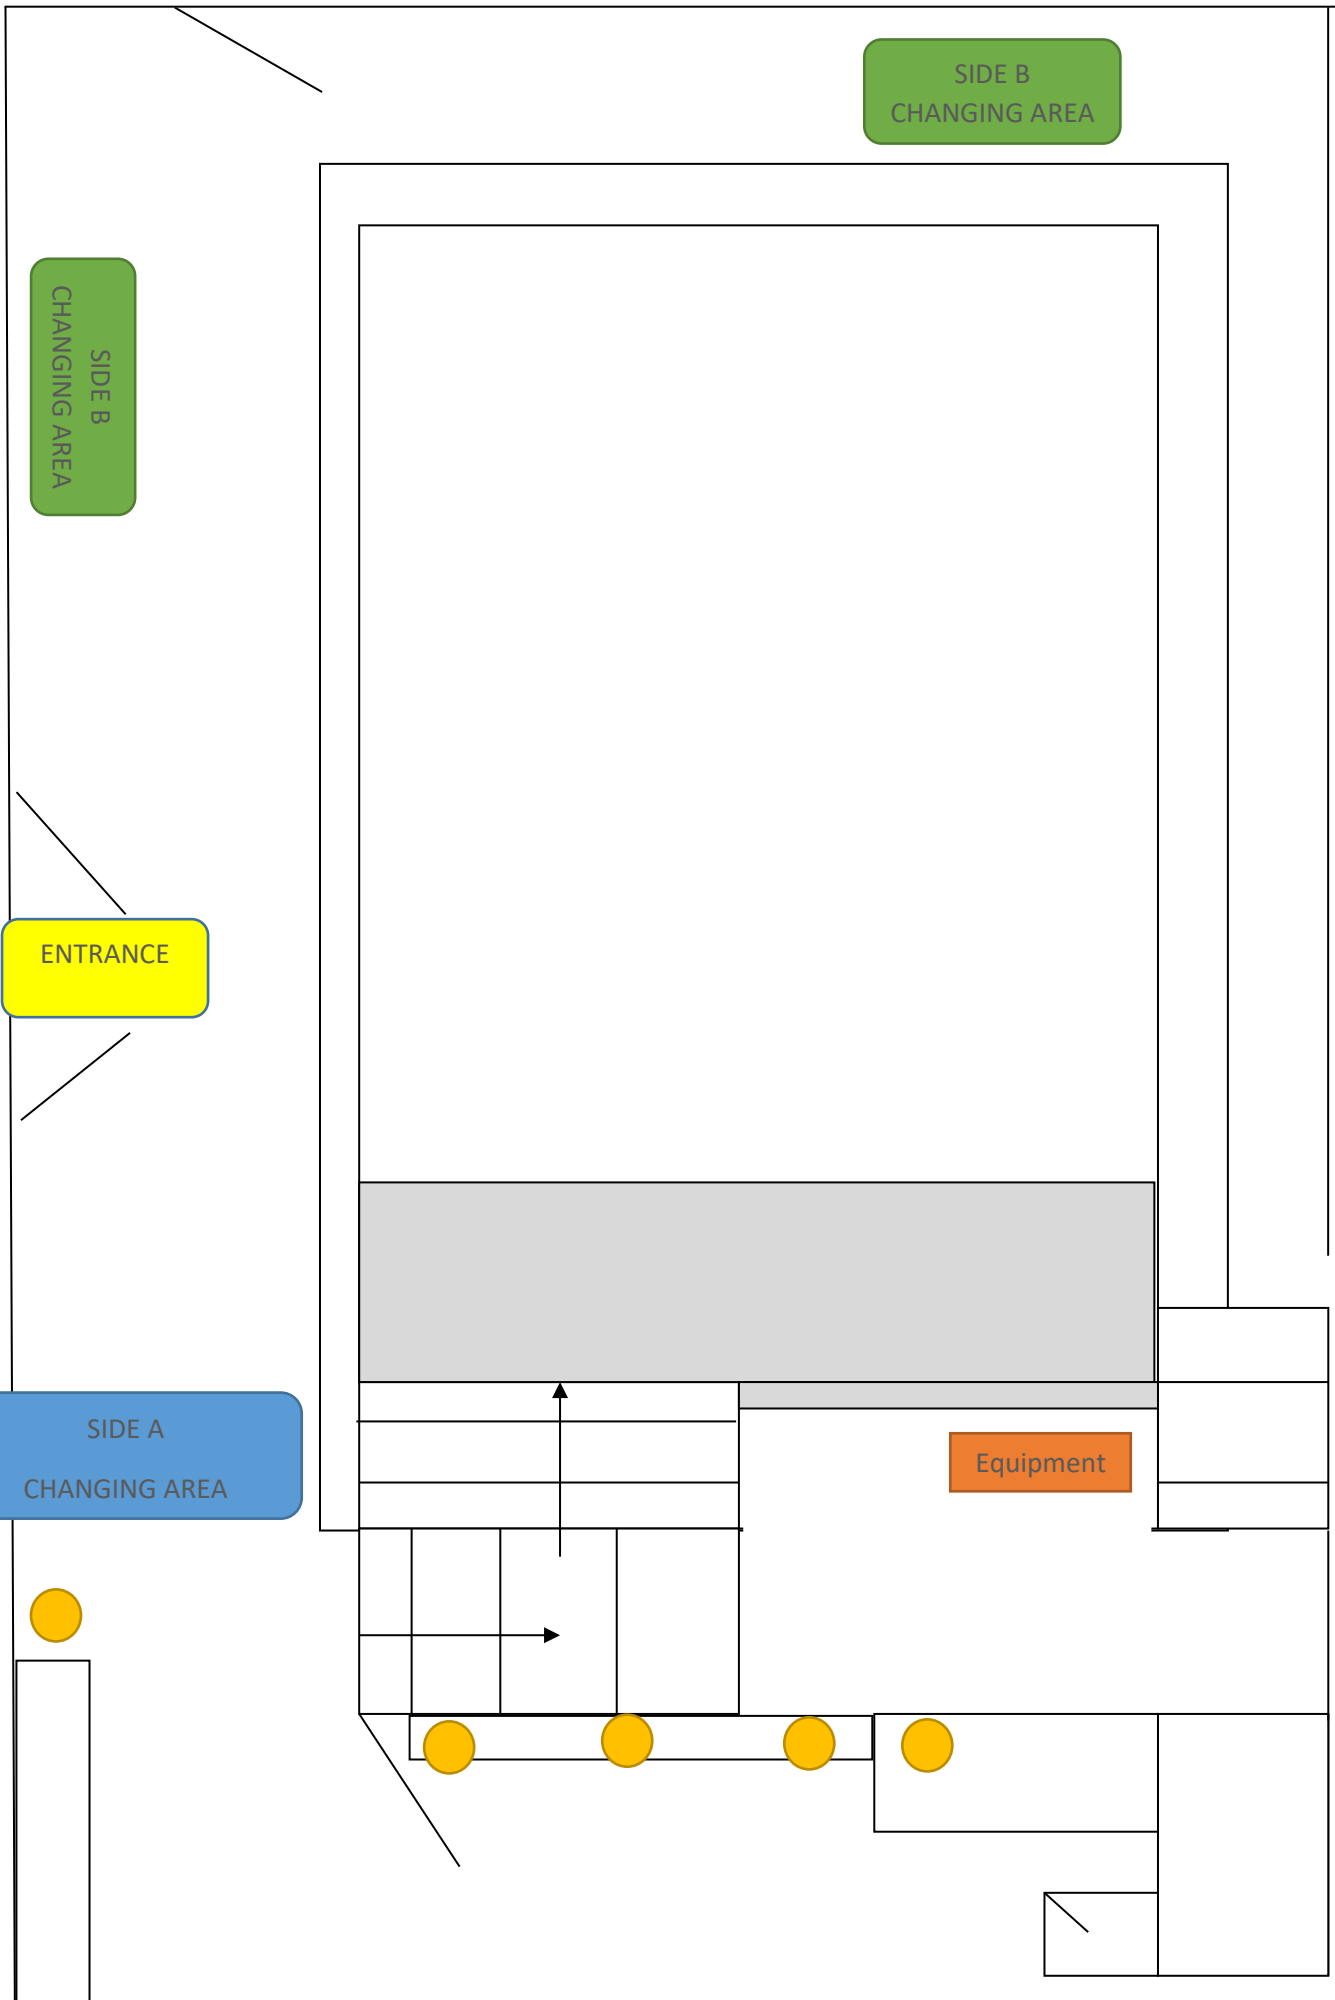

NO CUSTOMER ACCESS

SIDE B
CHANGING AREA

SIDE B
CHANGING AREA

ENTRANCE

SIDE A
CHANGING AREA

Equipment