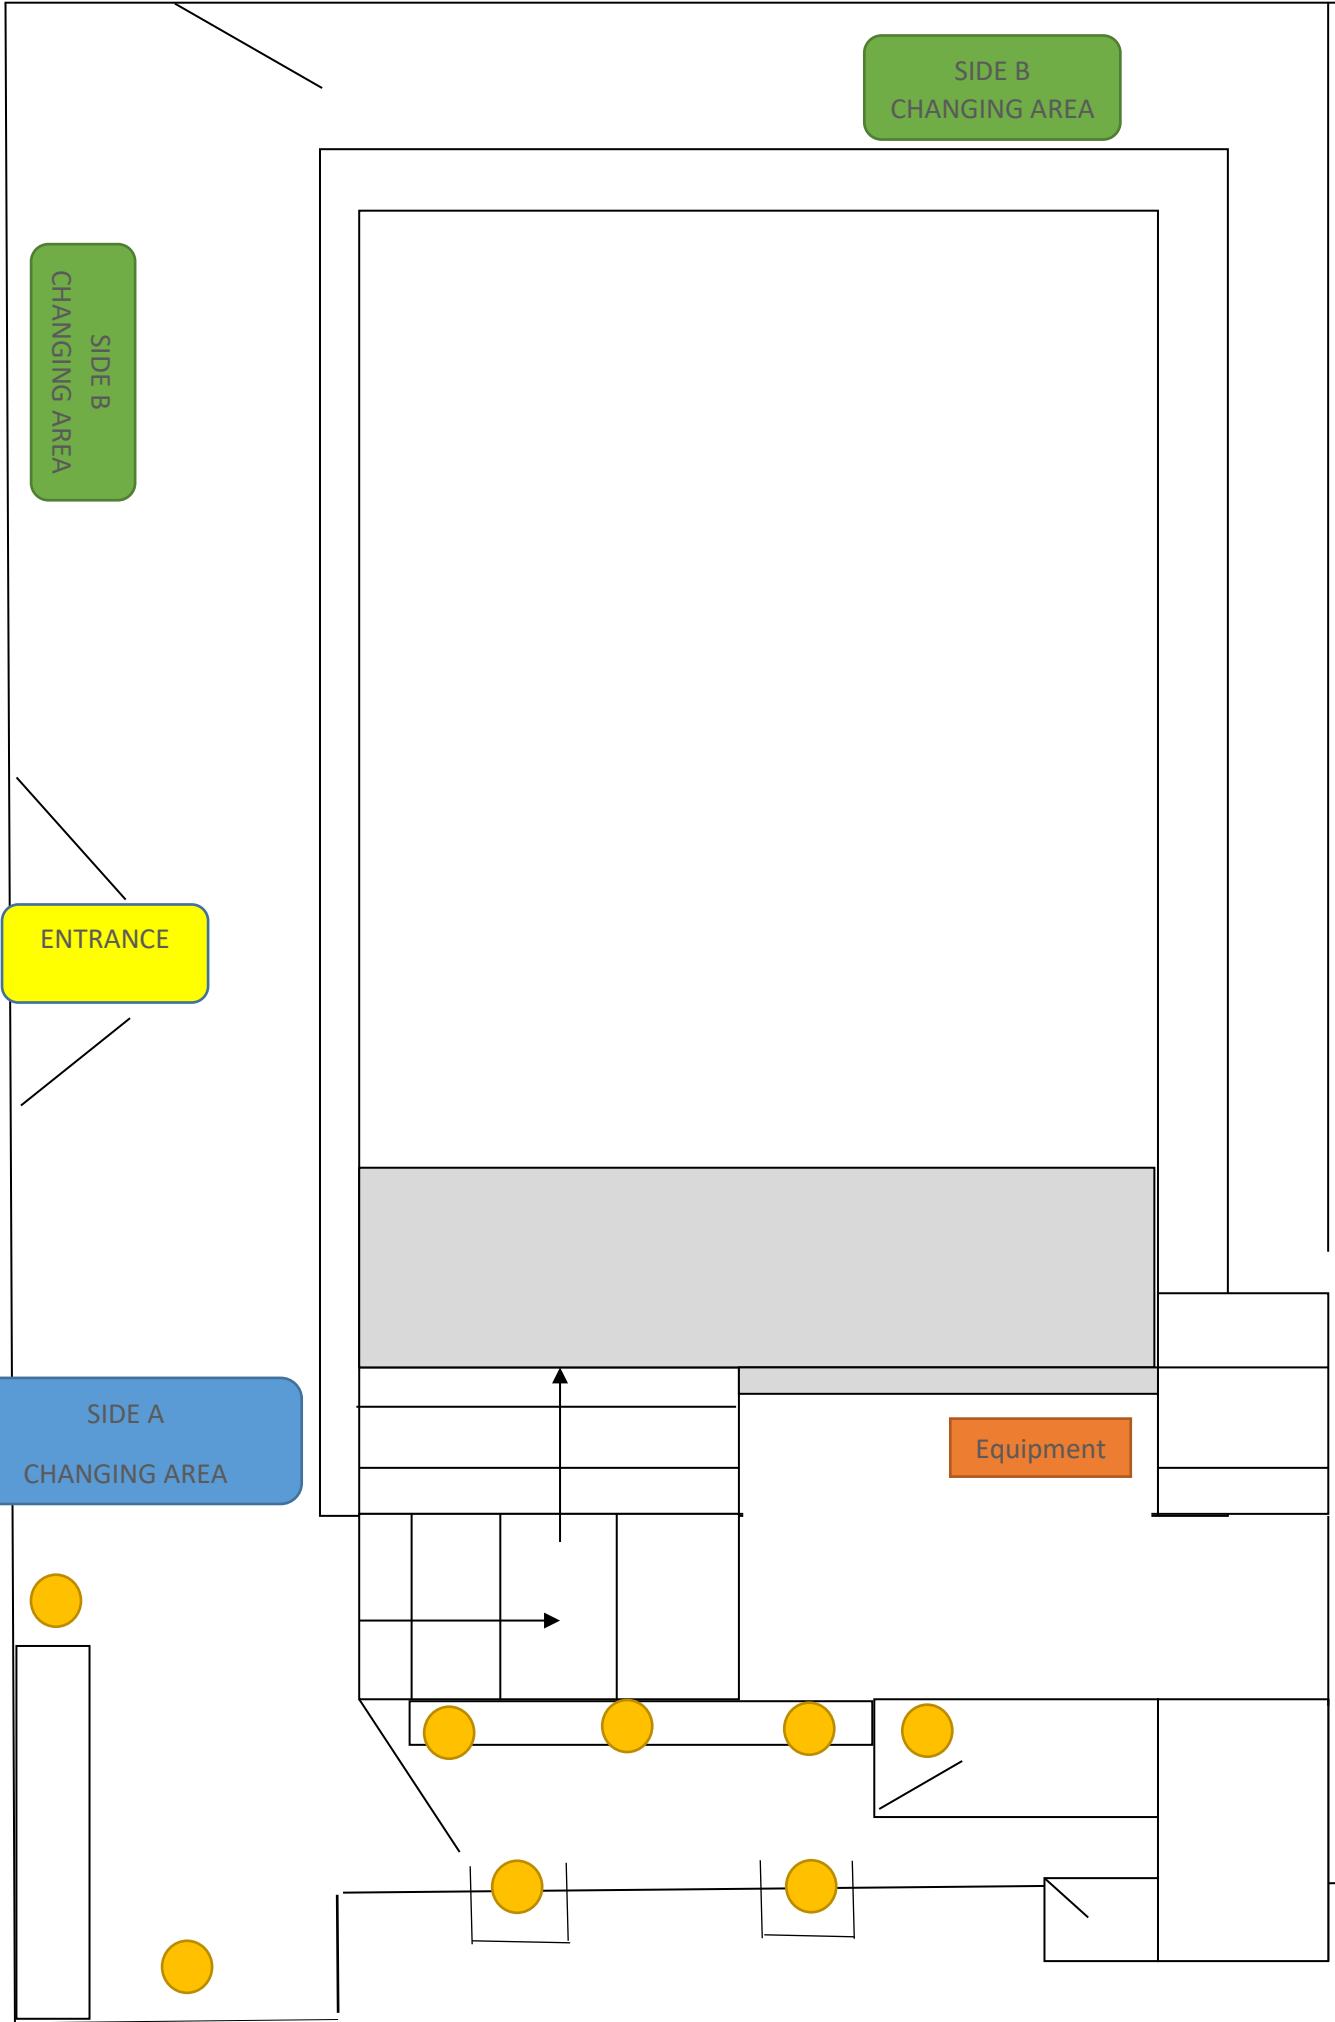

SIDE B
CHANGING AREA

SIDE B
CHANGING AREA

ENTRANCE

SIDE A
CHANGING AREA

NO CUSTOMER ACCESS

Equipment